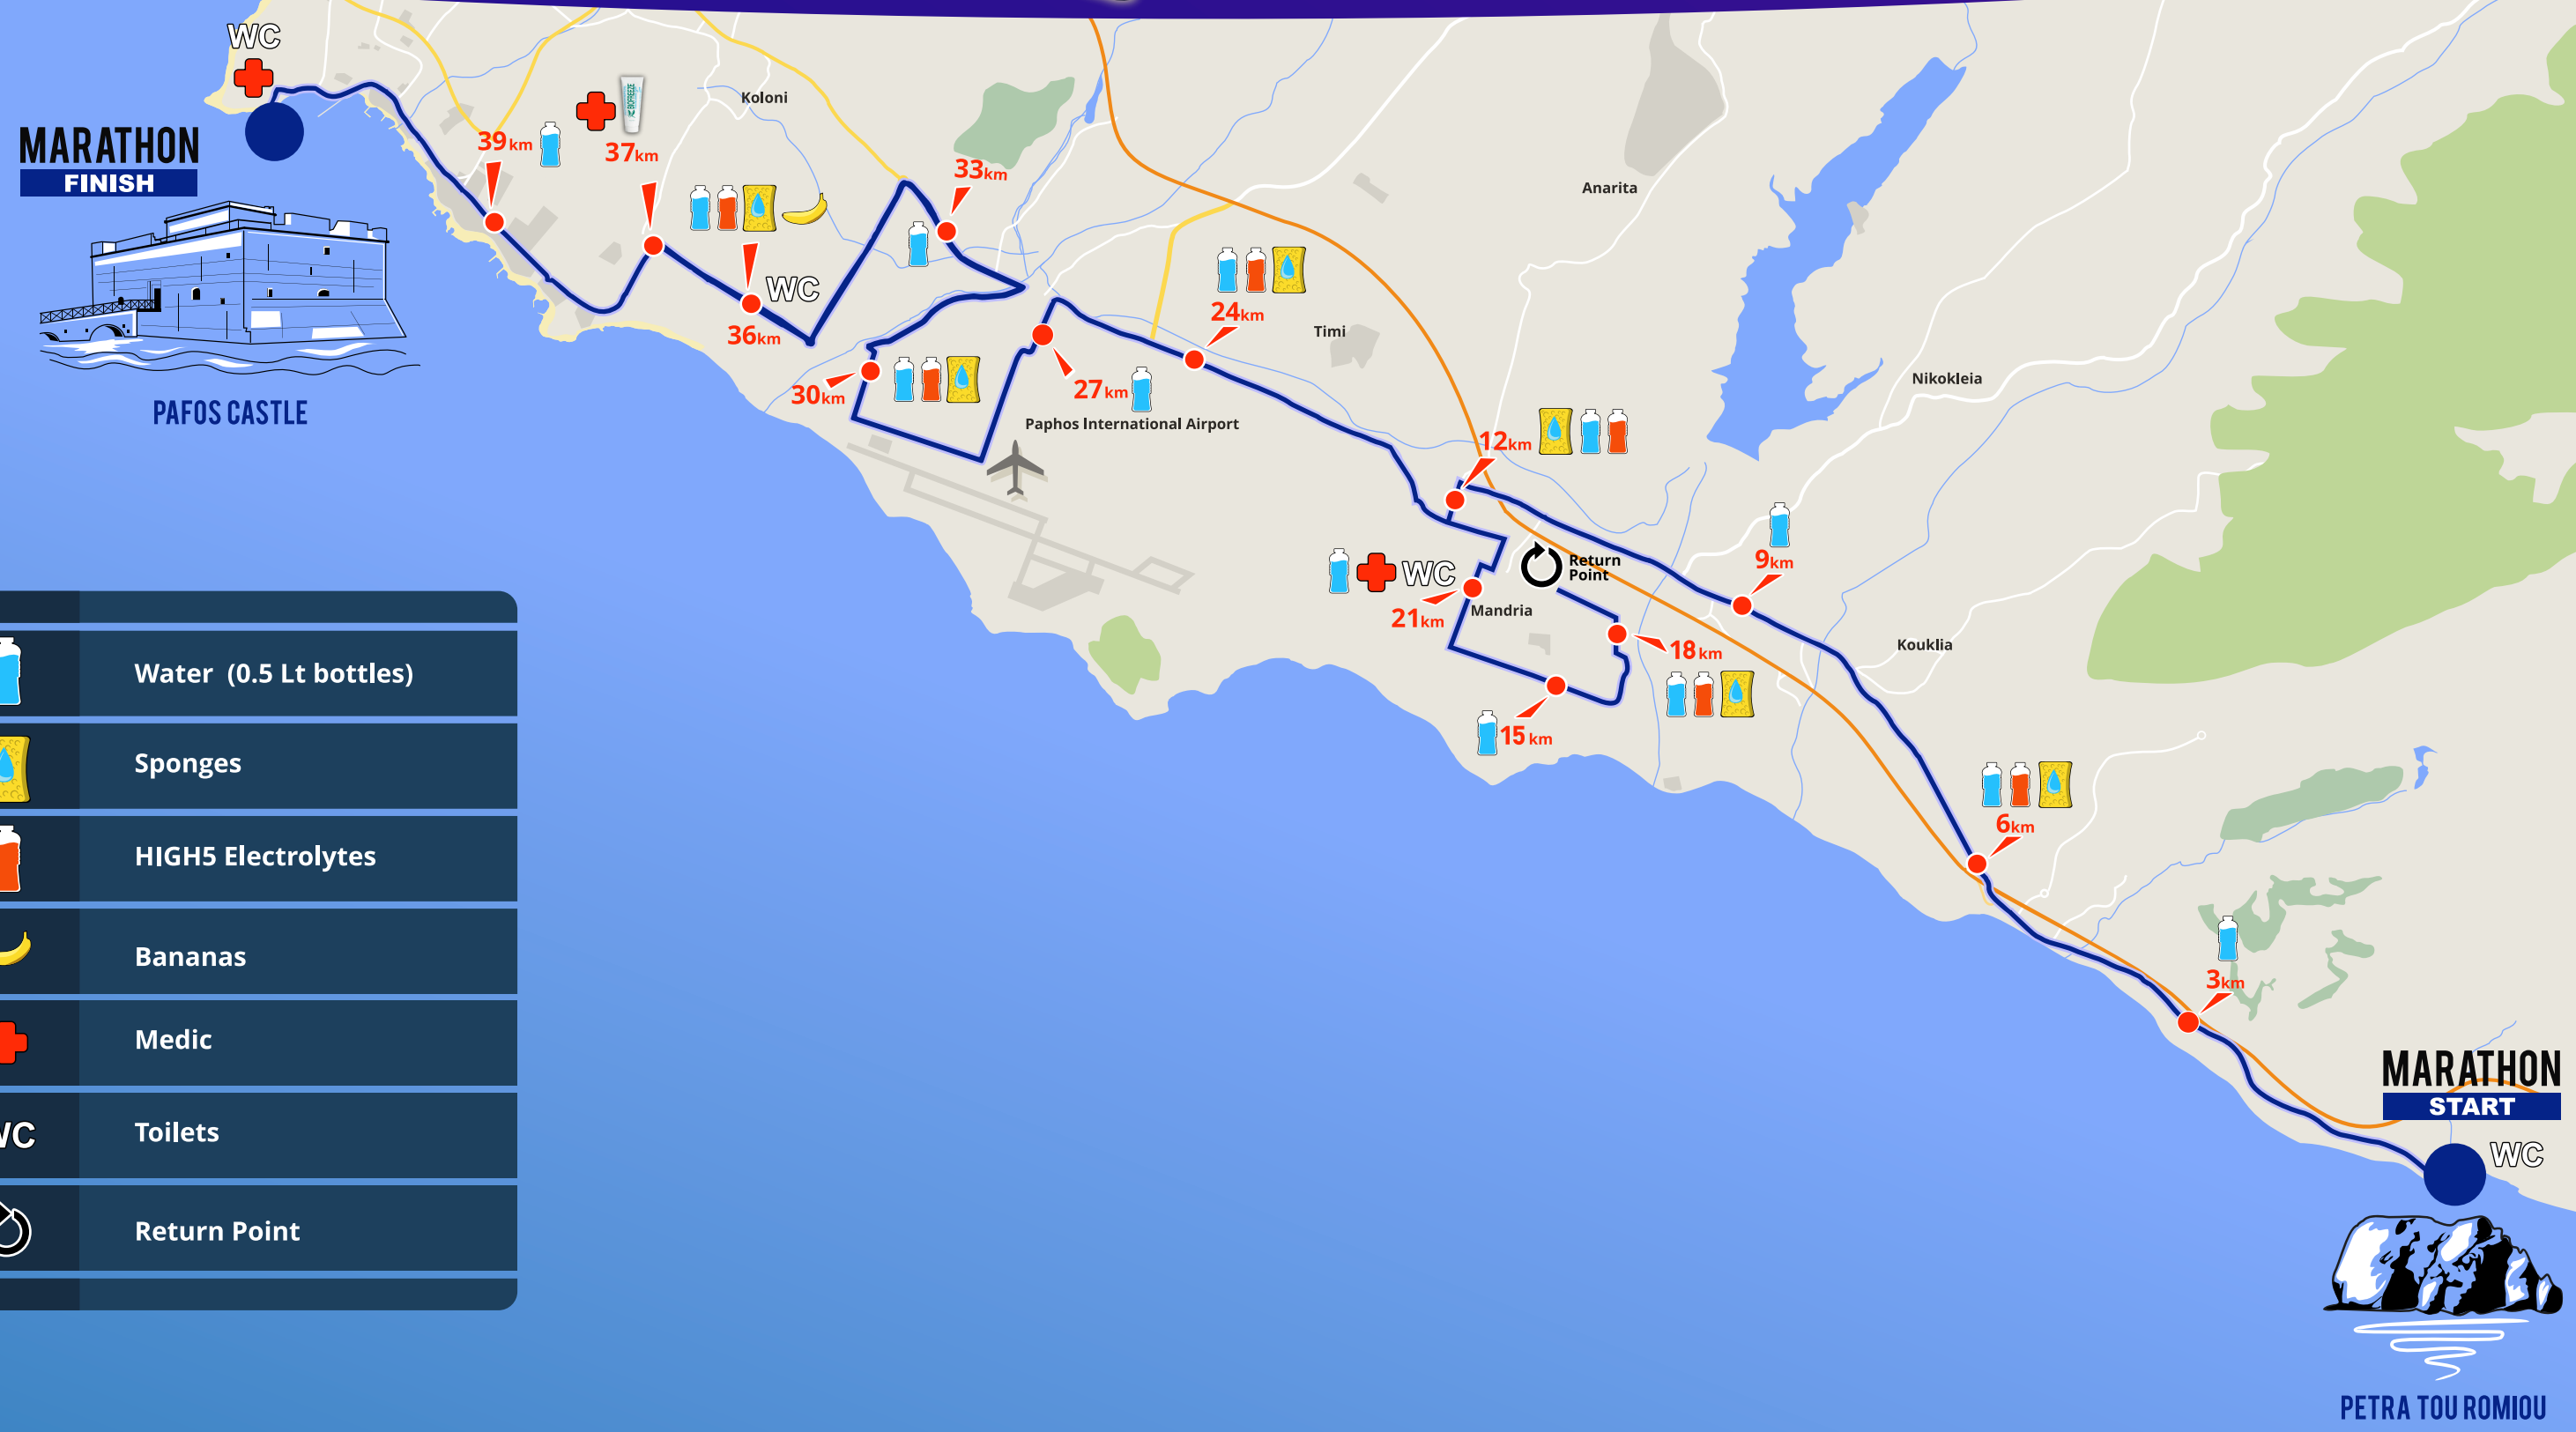

LOGICOM CYPRUS MARATHON

5TH
DECEMBER
2021

	Water (0.5 Lt bottles)
	Sponges
	HIGH5 Electrolytes
	Bananas
	Medic
	Toilets
	Return Point

MARATHON COURSE MAP